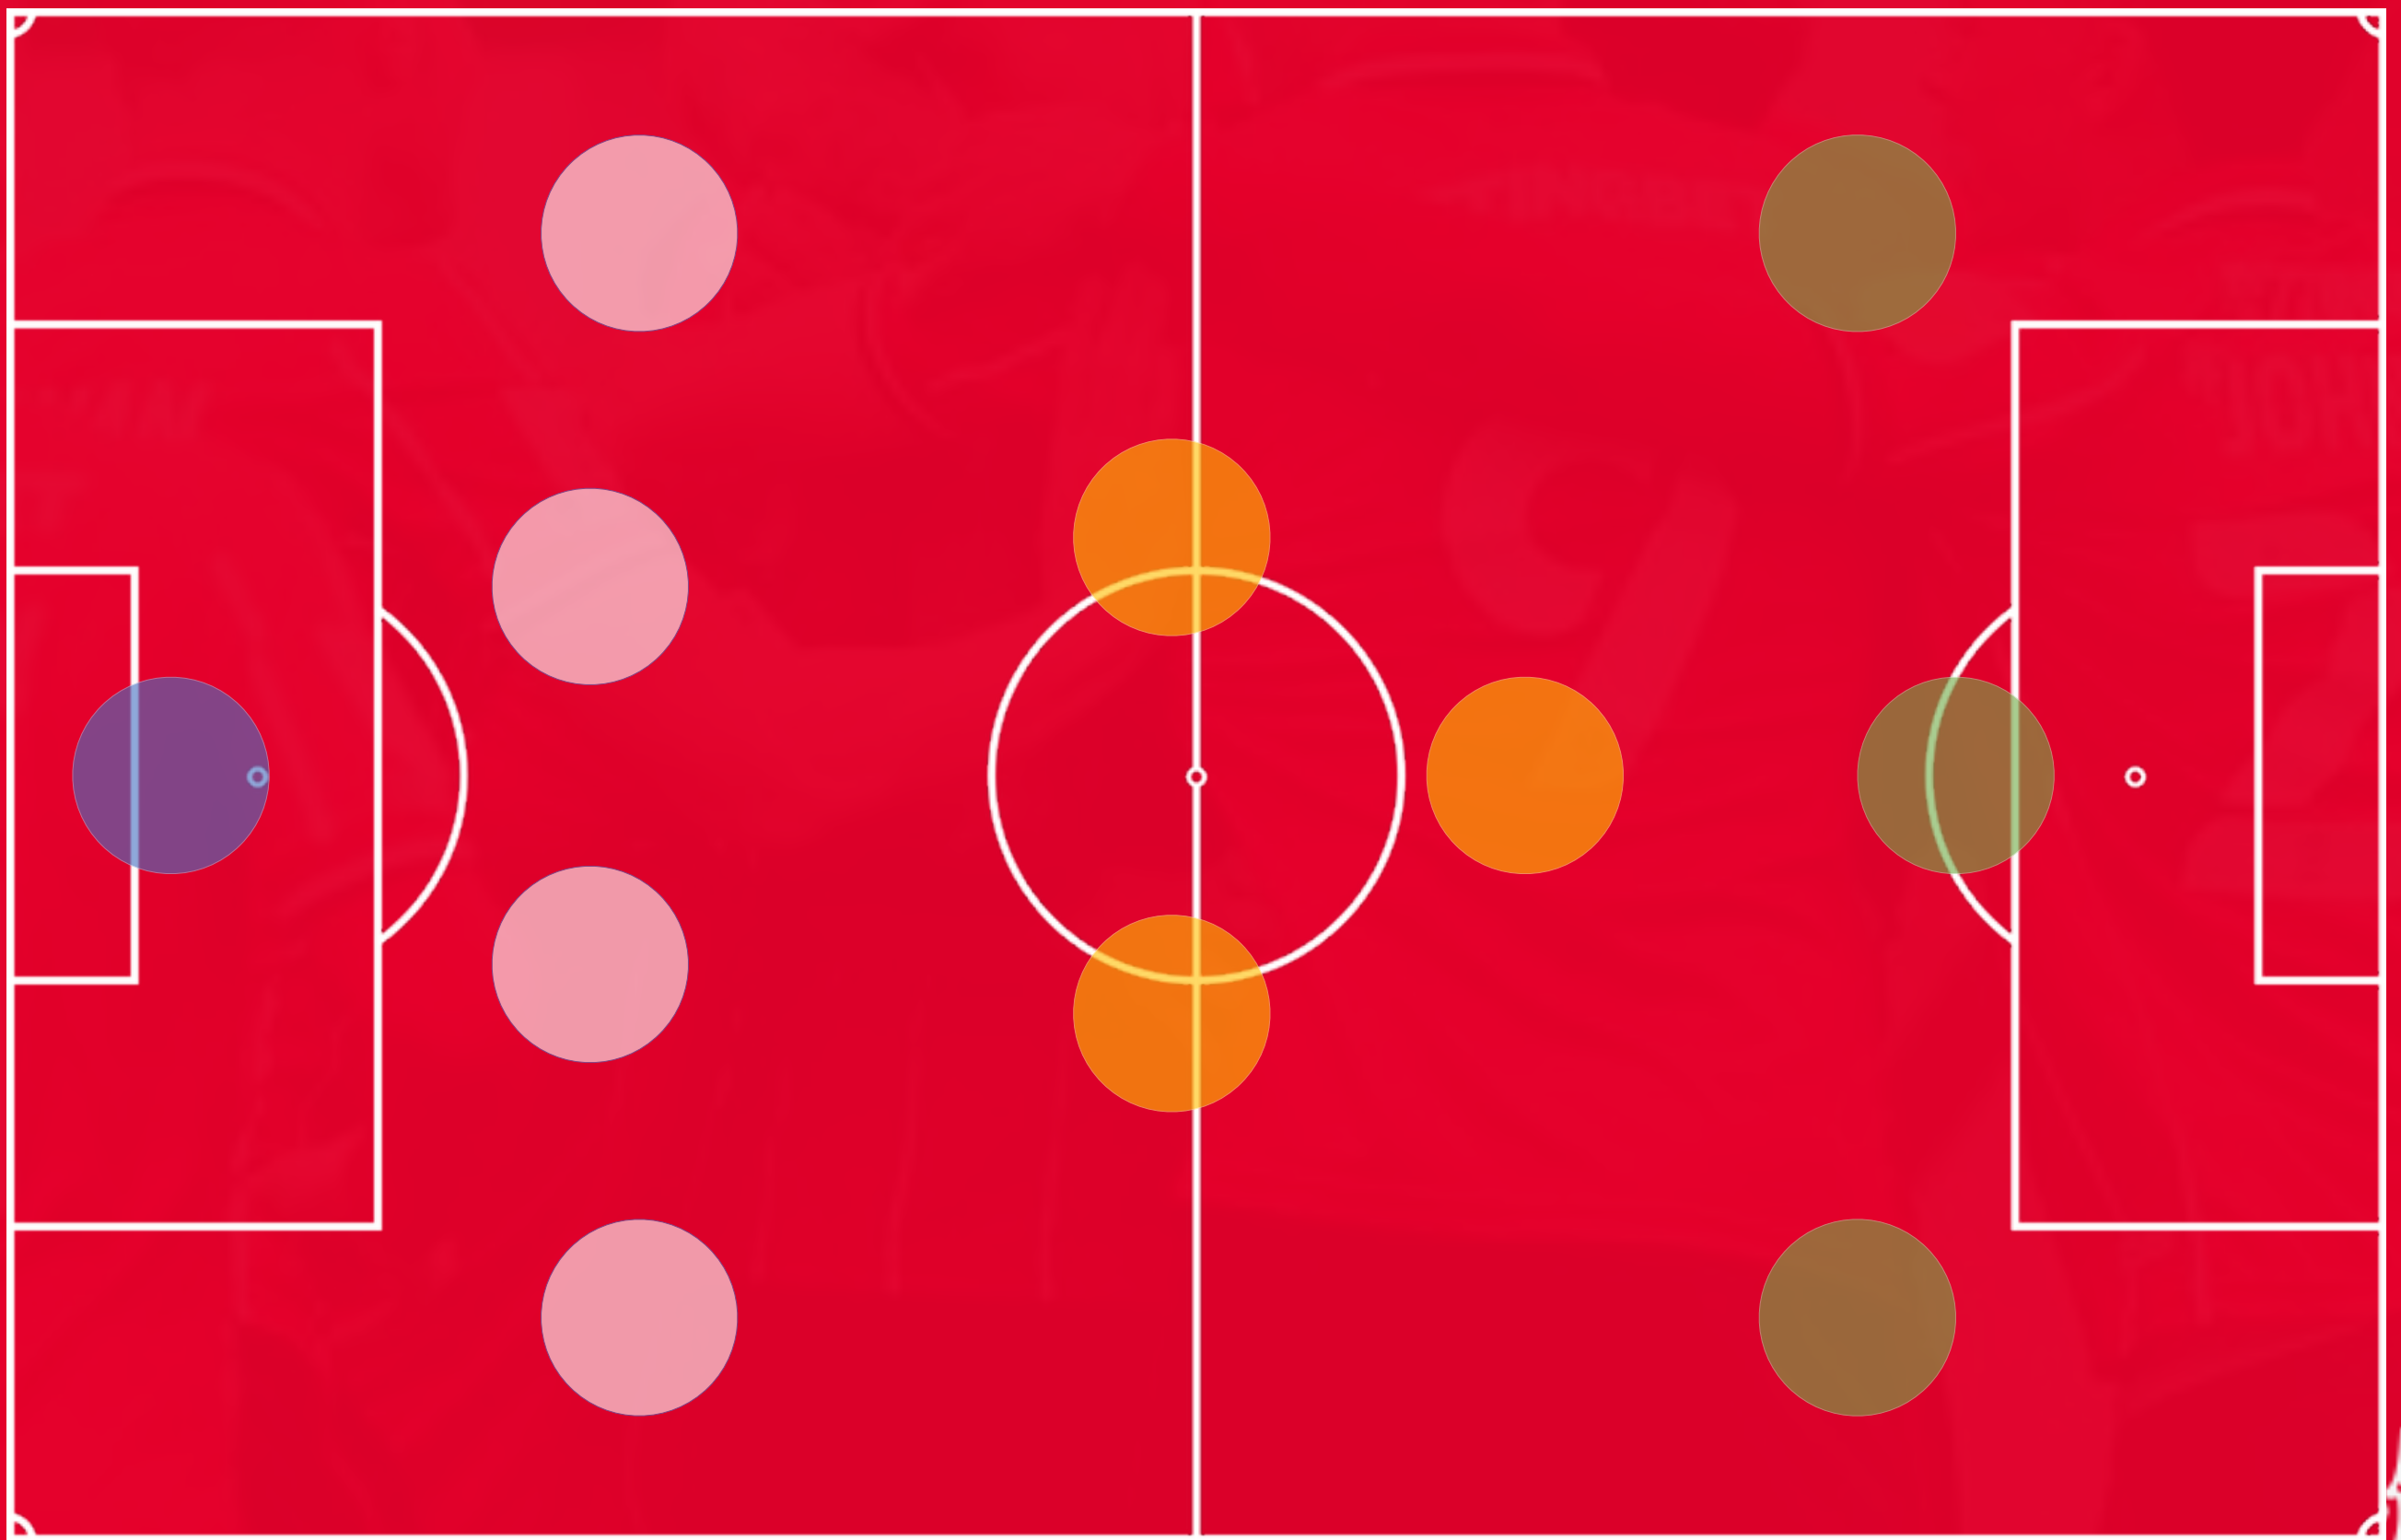

POSITION SPECIFIC COACHING

LINCOLN CITY ACADEMY COACHES
ALL SESSIONS IN LINE WITH ACADEMY COACHING SYLLABUS
APPEARANCES FROM LINCOLN CITY FIRST-TEAM PLAYERS
8-16 YEARS, £40 PER DAY/ PLAYER
MONDAY 26th - THURSDAY 29th OCTOBER 2020